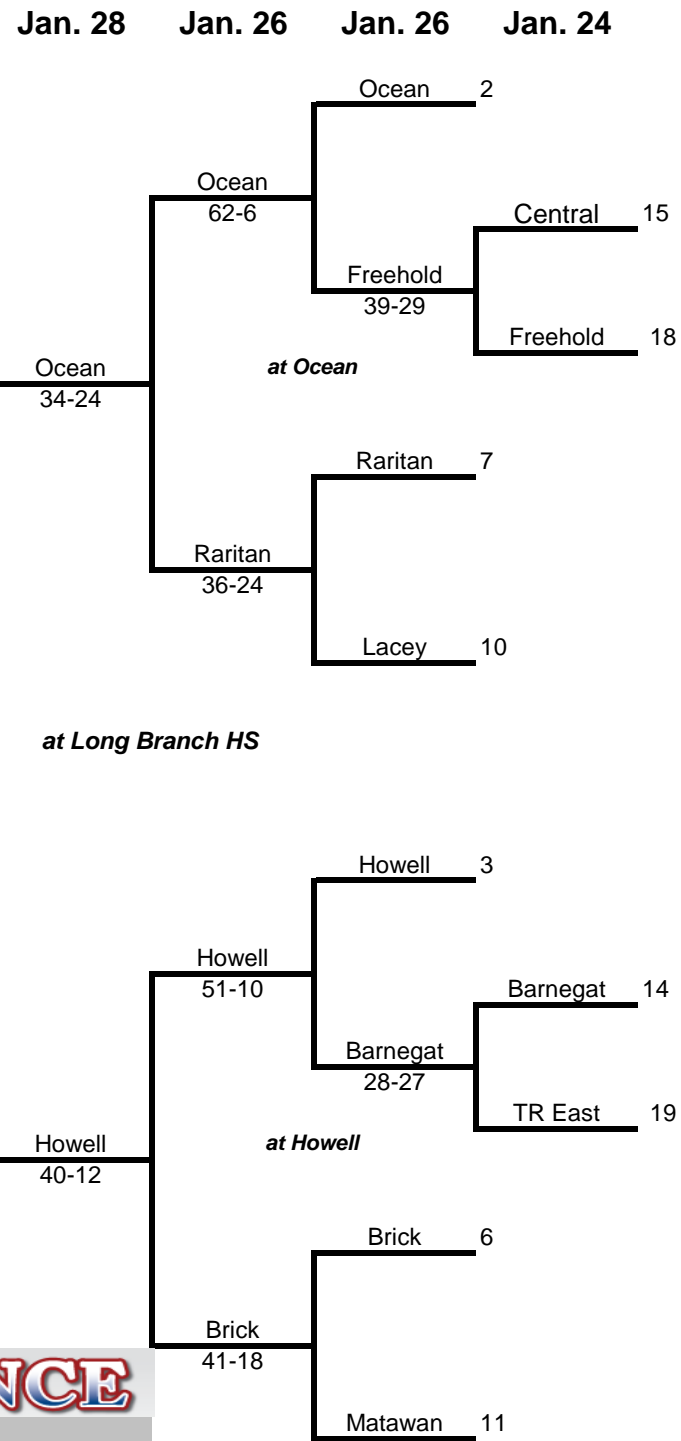

**2012 Wrestling  
Shore Conference Tournament**

**Brick Memorial**  
34-24  
**Champions**

Brick Mem  
Medical  
Forfeit

*at Long Branch HS*

Howell  
26-25

**SHORE CONFERENCE  
TOURNAMENT**

Schools

- 1
- 2
- 3
- 4
- 5
- 6
- 7
- 8
- 9
- 10
- 11
- 12
- 13
- 14
- 15
- 16